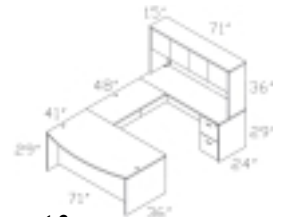

SHOWN: (Mahogany)
Reception Unit
End Table
Chair-08

(Reception Unit also available in Ruby, Jade, Emerald Collections)

Amber, a collection with styling and functionality offers solution to put leverage in your budget. Have every dollar do double duty. 3mm PVC tough edge with fluted design. High density laminate resist scratches and nicks. Steel ball bearing slides provide the full access for filing. Smart cord management are standard on surfaces or modesty panel of desks, credenzas, bridges, returns, hutches, corner units for easy wire routing and connection. A choice of rich mahogany or cherry offers a wide range of selections and furniture arrangement.

SHOWN: (Cherry)
Task Unit 'U'
ABULCC(R), A623, A825, A327,
A826, A510, Chair-07

Task Unit 'L'
A322, A324, A831, A832,

Layout 1
Consist of:
A822, A824, A831, A832
(Center drawer is not included.)
List

Layout 6
Consist of:
A822, A823, A825, A831, A832, A826
(Center drawer is not included.)
List

Layout 11
Consist of:
A822, A831(2), A825, A832(2)
(Center drawer is not included.)
List

Layout 16
Consist of:
A827, A328
List

Layout 2
Consist of:
A322, A324, A831, A832, A510
List

Layout 7
Consist of:
A822, A623, A621, A831, A832, A826, A510
(Center drawer is not included.)
List