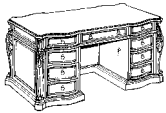

SHAPED EXECUTIVE DESK

7688-36
W72 D36 H30

ALSO AVAILABLE:

SHAPED EXECUTIVE DESK

7688-34
W66 D34 H30

- Felt-lined center drawer with a pencil tray.
- Felt-lined box drawer / box drawer with wood dividers / file drawer per pedestal.
- Knee-hole locking pedestals.