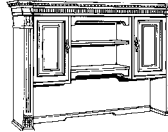

OVERHEAD STORAGE

7688-44

W72 D17.5 H50

- Two cabinets each with an adjustable shelf.
- Canister light; task light.
- Adjustable wood-framed glass shelf.
- Fixed shelf.
- Cable accessible.
- Designed for use with the -21 and -22 credenzas.