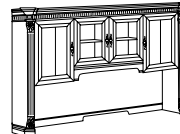

OVERHEAD STORAGE

7688-63

W76.5 D17 H50

- Three cabinets, each with an adjustable shelf.
- Canister light; task light.
- Cable accessible.
- Designed for use with the -57 and -58 "U" desks.