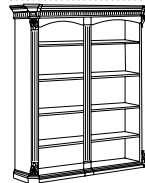

## OVERHEAD STORAGE

**7688-63**

W76.5 D17 H50

- Three cabinets, each with an adjustable shelf.
- Canister light; task light.
- Cable accessible.
- Designed for use with the -57 and -58 "U" desks.

## OPEN BOOKCASE

**7688-08**

W42 D17 H76

- Three adjustable shelves, of which two are glass; one fixed shelf.
- Canister light.
- Levelers.