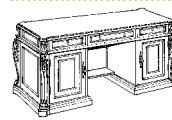

EXECUTIVE COMPUTER CREDENZA

7688-22
W72 D24.75 H30

- Drop-front keyboard drawer equipped with a power manager.
- Storage shelf in back of knee-hole.
- Left pedestal features a felt-lined box drawer with a pencil tray / cabinet with two pull-out shelves.
- Right pedestal features a felt-lined box drawer with a pencil tray / 10 x 21 x 19.25 CPU compartment.
- Cable accessible.