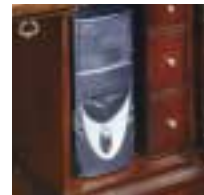

Computer applicable furniture features cable grommets or other openings for easy and neat computer cable management.