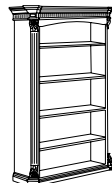

## OVERHEAD STORAGE

**7688-44**

W72 D17.5 H50

- Two cabinets each with an adjustable shelf.
- Canister light; task light.
- Adjustable wood-framed glass shelf.
- Fixed shelf.
- Cable accessible.
- Designed for use with the -21 and -22 credenzas.

## OVERHEAD STORAGE

**7688-63**

W76.5 D17 H50

- Three cabinets, each with an adjustable shelf.
- Canister light; task light.
- Cable accessible.
- Designed for use with the -57 and -58 "U" desks.

## OPEN BOOKCASE

**7688-08**

W42 D17 H76

- Three adjustable shelves, of which two are glass; one fixed shelf.
- Canister light.
- Levelers.