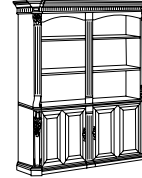

## OPEN BOOKCASE

**7688-08**

W42 D17 H76

- Three adjustable shelves, of which two are glass; one fixed shelf.
- Canister light.
- Levelers.

## DOUBLE BOOKCASE

**7688-108**

W60 D17 H76

- Six adjustable shelves, of which four are glass; two fixed shelves.
- Two canister lights.
- Levelers.