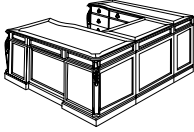

BALMOOR

SOHO VENEER COLLECTION 7688

5

EXECUTIVE LEFT "U" DESK

7688-58

W76 D112.5 H30

Consists of:

- -580 Right Single Pedestal Desk
  W76 D36 H30
- -581 Left Single Pedestal Credenza
  W75.25 D26.5 H30
- -59 "U" Bridge
  W50 D25 H30

ALSO AVAILABLE:

EXECUTIVE RIGHT "U" DESK

7688-57

Consists of:

- -570 Left Single Pedestal Desk
- -571 Right Single Pedestal Credenza
- -59 "U" Bridge

- Desk, Credenza and Bridge each has a center drawer with pencil tray that can function as a conventional center drawer or a keyboard drawer.
- Desk and Credenza each has a box / box / file drawer.
- Desk has a power strip with a 10' cord mounted to the inside of the modesty panel.