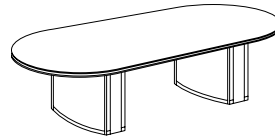

8' RACE TRACK CONFERENCE TABLE

7008/7009-96 W96 D42 H30

Consists of:

-004 8' Race Track Top

-007 Base (2)

- Sunset Cherry finish
- 7008 series has a modified reeded edge
- 7009 series has a radius coped edge
- Hardwood and veneer construction on wood product
- Cherry book matched veneers
- Adjustable levelers