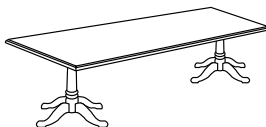

10' RECTANGULAR CONFERENCE TABLE WITH QUEEN ANNE BASES

7350-98 W120 D46 H30

1. *Consists of:*
2. -019 10' Two Piece Rectangular Top
   - -002 Queen Anne Base (2)

ALSO AVAILABLE:
8' RECTANGULAR CONFERENCE TABLE WITH QUEEN ANNE BASES
7350-97 W96 D44 H30
Consists of:

- -018 8' Rectangular Top
- -002 Queen Anne Base (2)

6' RECTANGULAR CONFERENCE TABLE WITH QUEEN ANNE BASES
7350-96 W72 D36 H30
Consists of:

- -017 6' Rectangular Top
- -002 Queen Anne Base (2)

- Executive Mahogany finish
- High pressure laminate top with wood veneer edges
- Solid wood base
- Adjustable levelers