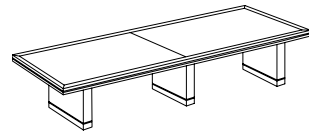

12' RECTANGULAR CONFERENCE
TABLE WITH SLAB ENDS

7700-144 W144 D48 H30

Consists of:

- -006 Two Piece 12' Rectangular Top
- -003 Slab End Bases (3)

ALSO AVAILABLE:

10' RECTANGULAR CONFERENCE
TABLE WITH SLAB ENDS

7700-120 W120 D48 H30

Consists of:

- -005 Two Piece 10' Rectangular Top
- -003 Slab End Bases (3)

8' RECTANGULAR CONFERENCE TABLE
WITH SLAB ENDS

7700-96 W96 D48 H30

Consists of:

- -004 8' Rectangular Top
- -003 Slab End Bases (2)

- Sunset Cherry finish
- Hardwood and veneer construction on wood product
- Top sets on brushed reveals to create a "floating" effect