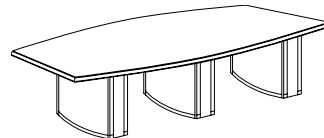

7008-144 TOP DETAIL

12' BOAT TOP CONFERENCE TABLE

7008/7009-144 W144 D48 H30

Consists of:

-006 Two Piece 12' Boat Shaped Top

-007 Base (3)

ALSO AVAILABLE:

10' BOAT TOP CONFERENCE TABLE

7008/7009-120 W120 D48 H30

Consists of:

-005 Two Piece 10' Boat Shaped Top

-007 Base (2)

- Sunset Cherry finish
- 7008 series has a modified reeded edge
- 7009 series has a radius coped edge
- Hardwood and veneer construction on wood product
- Cherry book matched veneers
- Adjustable levelers