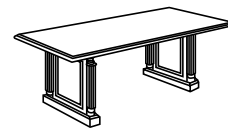

7990-97 TOP DETAIL

12' BOAT TOP CONFERENCE TABLE WITH SLAB ENDS AND CENTER PANEL

7990-97 W144 D48 H30

Consists of:

- 006 Two Piece 12' Boat Shaped Top
- 007 Slab End Bases (set)
- 008 Center Base Panel

ALSO AVAILABLE:

10' BOAT TOP CONFERENCE TABLE WITH SLAB ENDS

7990-99 W120 D48 H30

Consists of:

- 005 Two Piece 10' Boat Shaped Top
- 007 Slab End Bases (set)

7990-94 TOP DETAIL

8' RECTANGULAR CONFERENCE TABLE WITH SLAB ENDS

7990-94 W96 D48 H30

Consists of:

- 004 8' Rectangular Top
- 007 Slab End Bases (set)

- English Cherry finish
- Inlaid veneer tops with solid wood edges
- Both rectangular and boat top tables have pilaster slab designed bases and solid wood mouldings
- Adjustable levelers