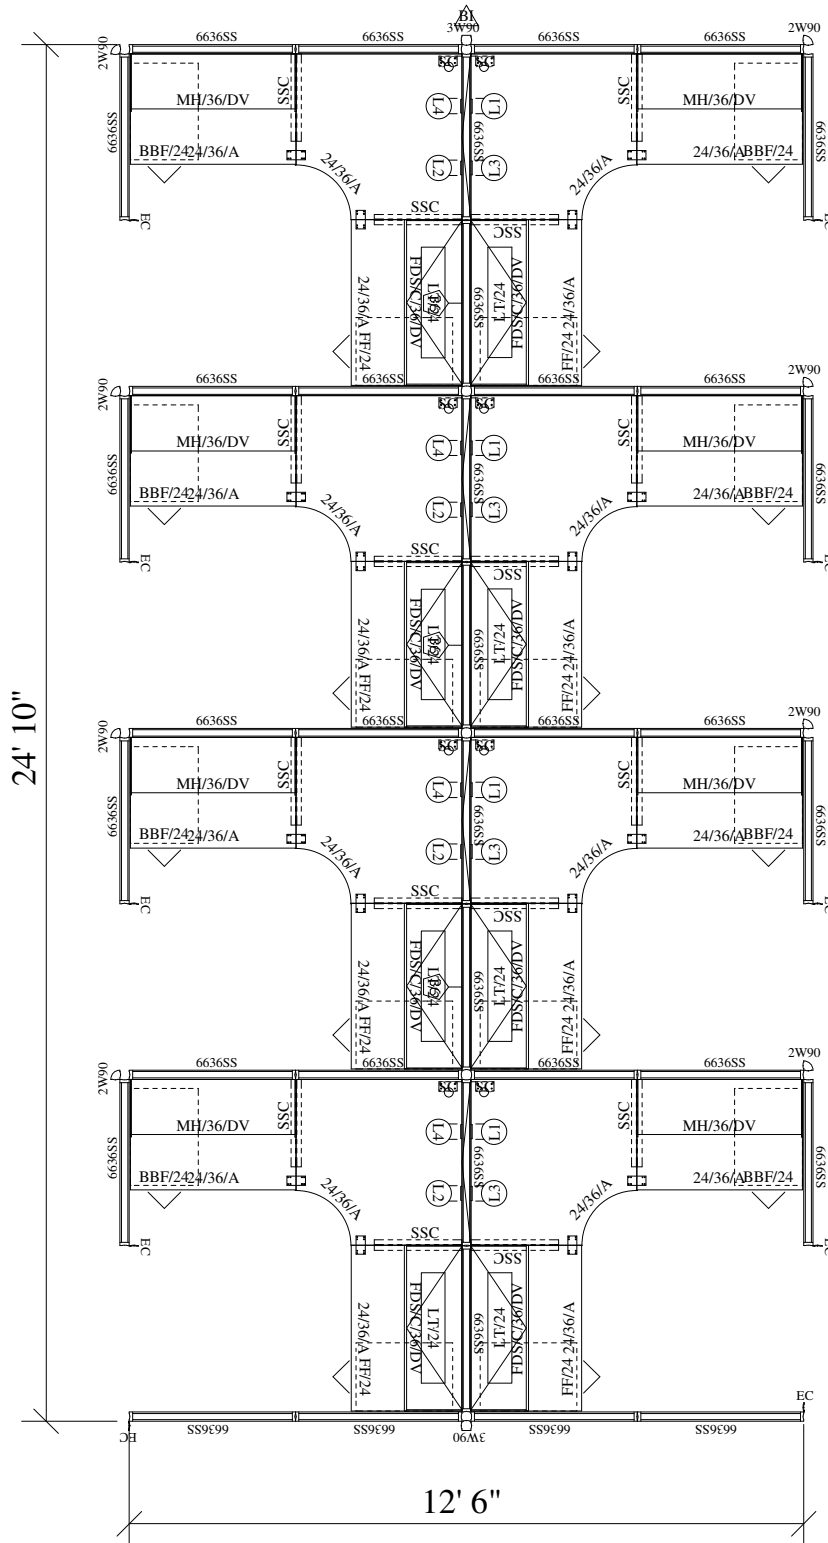

Atlanta Office Furniture 770-734-9100
Made by AIS - "DiVi" Workstations
Eight - 6' x 6' Workstations in a Double Row
Tiled Panels 66"h - Customers Choice of Fabric
Each Unit has Three Work Surfaces, Two Files,
One Overhead Storage Cabinet with Task Light,
One Open Shelf and Two Duplex Electrical Outlets.
Power Pole and Electrical Components Included