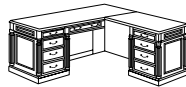

66" RIGHT EXECUTIVE "L" DESK

7990-48

W72 D84 H30

- -470 Left Single Pedestal Desk
  W66 D30 H30
- -579 Right Single Pedestal Return
  W48 D24 H30

ALSO AVAILABLE:

66" LEFT EXECUTIVE "L" DESK

7990-49

- -480 Right Single Pedestal Desk
- -589 Left Single Pedestal Return

- Pull-out writing board, felt-lined box with finished wood pencil tray / locking box with adjustable wood dividers / locking file drawer per pedestal.
- Felt-lined center drawer with finished wood pencil tray on the single pedestal desk.
- Cable management access provided on return.