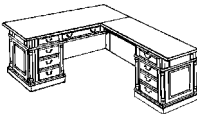

72" RIGHT EXECUTIVE "L" DESK

7990-57

W72 D84 H30

- -570 Left Single Pedestal Desk
  W72 D36 H30
- -579 Right Single Pedestal Return
  W48 D24 H30

ALSO AVAILABLE:

72" LEFT EXECUTIVE "L" DESK

7990-58

- -580 Right Single Pedestal Desk
- -589 Left Single Pedestal Return

- Pull-out writing board, box / locking box / locking file drawer per pedestal.
- Felt-lined center drawer with a double pencil tray on the single pedestal desk.
- Cable management access provided on the return.