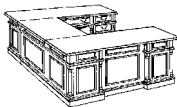

RIGHT EXECUTIVE "U" DESK

7990-37

W72 D110 H30

- -570 Left Single Pedestal Desk
  W72 D36 H30
- -577 Right Single Pedestal Credenza
  W72 D24 H30
- -59 "U" Bridge, W50 D24 H30

ALSO AVAILABLE:

LEFT EXECUTIVE "U" DESK

7990-38

- -580 Right Single Pedestal Desk
- -588 Left Single Pedestal Credenza
- -59 "U" Bridge

- Pull-out writing board, box / locking box / locking file drawer per pedestal.
- Felt-lined center drawer with a double pencil tray on the single pedestal desk.
- Drop-front keyboard drawer on the credenza.
- Cable management access on the credenza and bridge.