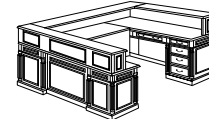

RIGHT "U" RECEPTION DESK

7990-68

W72 D110 H44

- -507 Left Single Pedestal Desk
  W72 D36 H30
- -577 Right Single Pedestal Credenza
  W72 D24 H30
- -59 "U" Bridge
  W50 D24 H30
- -521 Desk Riser
  W71.5 D12 H14
- -522 Credenza Riser
  W71.5 D12 H14
- -523 "U" Bridge Riser
  W85.5 D12 H14

ALSO AVAILABLE:

LEFT "U" RECEPTION DESK

7990-69

- -508 Right Single Pedestal Desk
- -588 Left Single Pedestal Credenza
- -59 "U" Bridge
- -521 Desk Riser
- -522 Credenza Riser
- -523 "U" Bridge Riser

- Pull-out writing board, felt-lined box with finished wood pencil tray / locking box with adjustable wood dividers / locking file drawer per pedestal.
- Felt-lined center drawer with finished wood pencil tray on the single pedestal desk and credenza.
- Cable management access provided through center drawer on the single pedestal credenza.

ORGANIZER

7990-53

W13 D9 H13

Use with Reception Desk Risers

- Divided storage.
- Can be used horizontally or vertically.