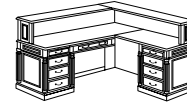

RIGHT "L" RECEPTION DESK

7990-66

W72 D84 H44

- -507 Left Single Pedestal Desk
  W72 D36 H30
- -579 Right Single Pedestal Return
  W48 D24 H30
- -524 Desk Riser
  W71.5 D12 H14
- -525 Return Riser
  W72 D12 H14

ALSO AVAILABLE:

LEFT "L" RECEPTION DESK

7990-67

- -508 Right Single Pedestal Desk
- -589 Left Single Pedestal Return
- -526 Desk Riser
- -527 Return Riser

- Pull-out writing board, felt-lined box with finished wood pencil tray / locking box with adjustable wood dividers / locking file drawer per pedestal.
- Felt-lined center drawer with finished wood pencil tray on the single pedestal desk.
- Cable management access provided on return.